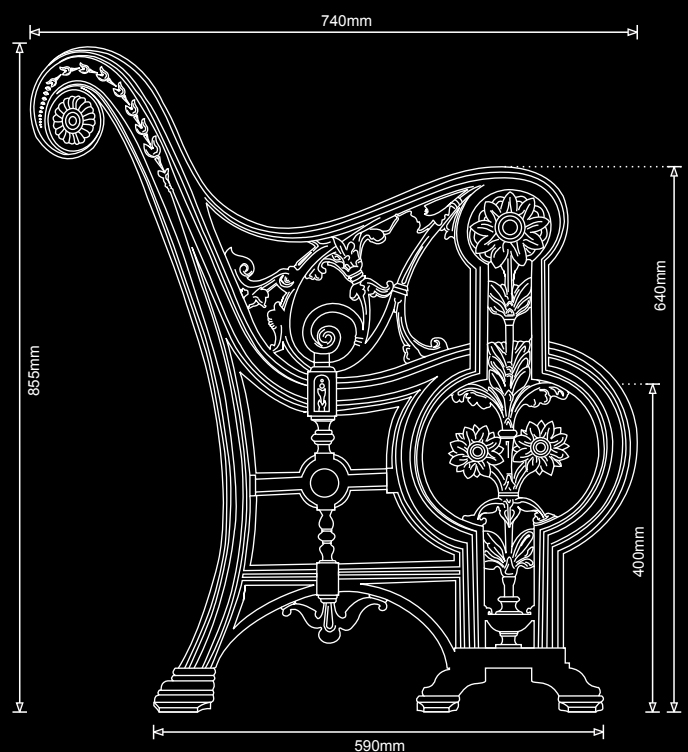

Bench - Sunflower

A truly beautiful bench which offers craftsmanship of the highest standard and ironwork of particular interest and detail.

The bench can be produced as a single, two or three seat version and finished to customer requirements.

Originally produced by the Falkirk Iron Company, the beauty of the bench belies its strength. The Sunflower has proved to be a popular choice with residents and visitors wherever it has been installed.

Dimensions

Height: 855mm Floor to Armrest: 640mm
Width: 740mm Floor to Seating: 400mm
Base: 590mm

LOST ART
HISTORIC LANDSCAPE FURNISHING

Lost Art Limited, 1 Yewdale Crescent, Wigan, Lancashire, WN1 2HP, U.K.