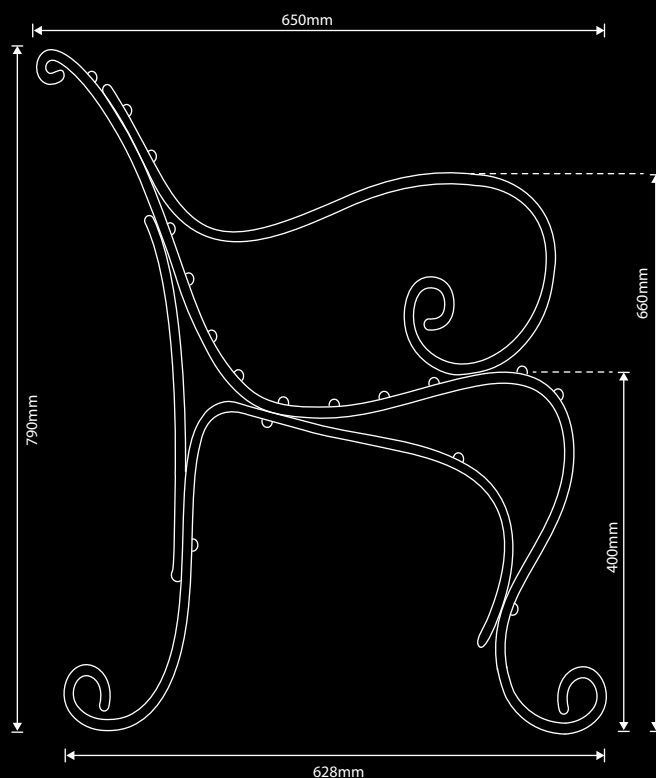

Bench - Dockray

Drawing inspiration from the classic wrought iron benches of the Edwardian Period, this bench has been specially designed for placing in private gardens. With appropriate care, the sweeping lines and curves of the bench will provide pleasure and service for generations to come.

Produced in a medium gauge wrought iron with shaped hardwood timber slats, the seat is shaped for support and comfort and for whiling away the hours contemplating the beauty of your own space.

This bench is specified to resist damage and corrosion, providing for ease of maintenance and longevity.

Dimensions

Height: 790mm Floor to Armrest: 660mm
Width: 650mm Floor to Seating: 400mm
Base: 628mm

LOST ART
HISTORIC LANDSCAPE FURNISHING

Lost Art Limited, 1 Yewdale Crescent, Wigan, Lancashire, WN1 2HP, U.K.
T 01257 464601 E office@lost-art.co.uk W www.lost-art.co.uk