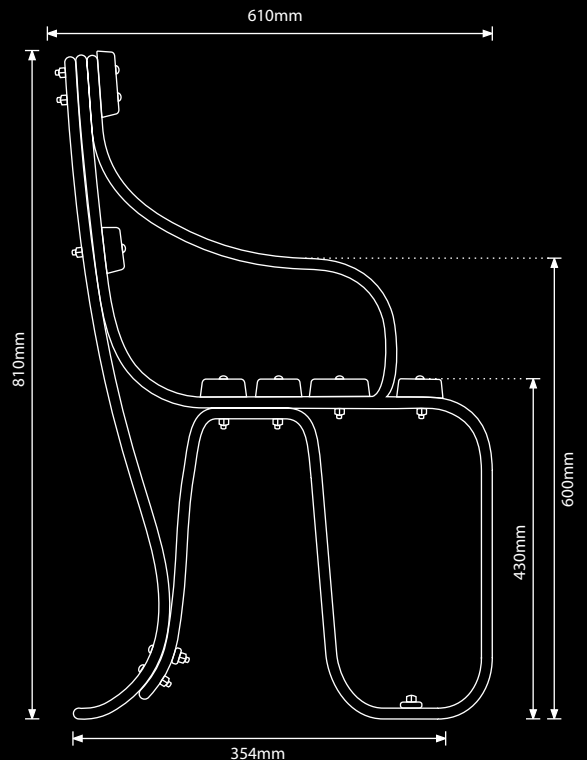

# Bench - Cartmel

Striking an excellent balance between simplicity and strength, the Cartmel combines profiled timber slats with wrought iron ends and supports.

Produced for a regeneration project in one of London's Royal Parks, the benches are exact replicas of those originally found in the park - an excellent illustration of our commitment to historical accuracy and authenticity.

## Dimensions

Height: 810mm    Floor to Armrest: 600mm  
Width: 610mm    Floor to Seating: 430mm  
Base: 354mm

LOST ART  
HISTORIC LANDSCAPE FURNISHING

Lost Art Limited, 1 Yewdale Crescent, Wigan, Lancashire, WN1 2HP, U.K.  
T 01257 464601 E office@lost-art.co.uk W www.lost-art.co.uk